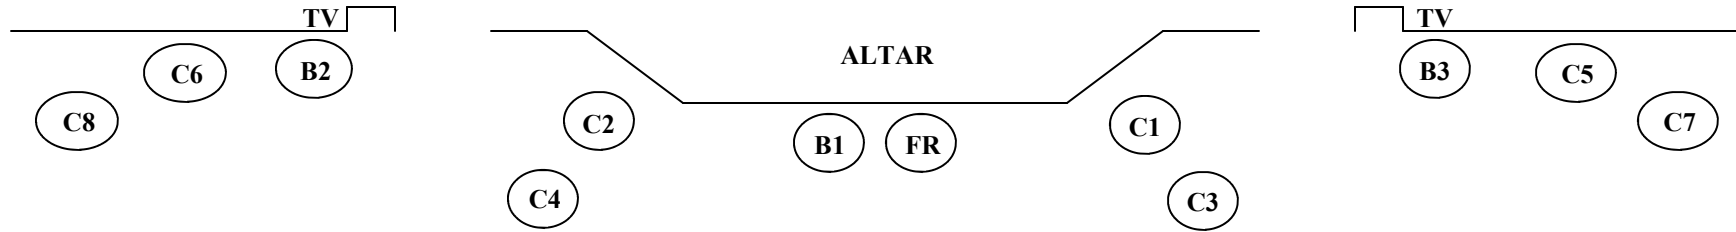

EM STATIONS FOR SUNDAY 10AM & 5 PM MASSES

FR	Presiding Priest
EM FILL ORDER	
C1	CUP #1
C2	CUP #2
C3	CUP #3
C4	CUP \$4
B1	BREAD #1
C5	CUP #5
B3	BREAD #3
C6	CUP #6
B2	BREAD #2
C7	CUP #7
C8	CUP #8

Center
Entrance